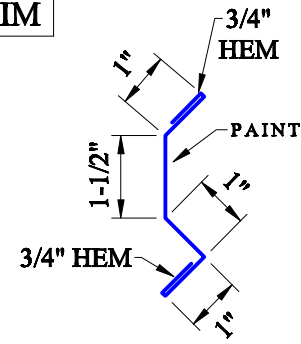

HOMEWOOD METAL - ROOF & WALL TRIM

HW-16 JAMB TRIM

HW-17 INSIDE CORNER TRIM

HW-18 MONO-SLOPE RIDGE CAP

HW-19 COUNTER FLASHING

HW-20 COUNTER FLASHING

HW-21 HIP CAP

HW-22 COPING

***DIMENSIONS ARE NOT EXACT *DETAILS ARE NOT TO SCALE**