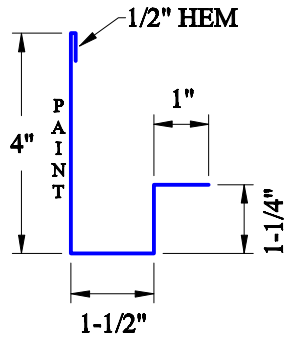

HOMEWOOD METAL - ROOF & WALL TRIM

HW-16 JAMB TRIM

HW-17 INSIDE CORNER TRIM

HW-18 MONO-SLOPE RIDGE CAP

HW-19 COUNTER FLASHING

HW-20 COUNTER FLASHING

HW-21 HIP CAP

HW-22 COPING

***DIMENSIONS ARE NOT EXACT *DETAILS ARE NOT TO SCALE**