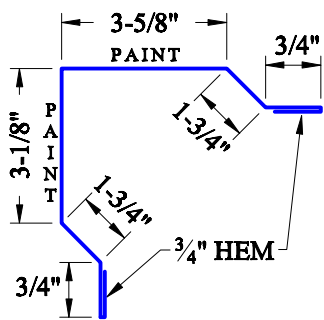

HW-21 HIP CAP

HW-26 PBR O/S CORNER