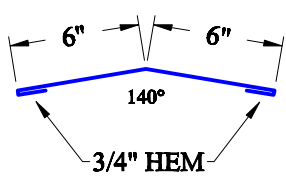

HOMEWOOD METAL - ROOF & WALL TRIM

HW-16 JAMB TRIM

HW-17 INSIDE CORNER TRIM

HW-18 MONO-SLOPE RIDGE CAP

HW-19 COUNTER FLASHING

HW-20 COUNTER FLASHING

HW-21 HIP CAP

HW-22 COPING