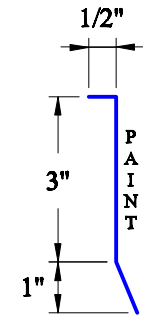

HOMEWOOD METAL - ROOF & WALL TRIM

HW-16 JAMB TRIM

HW-17 INSIDE CORNER TRIM

HW-18 MONO-SLOPE RIDGE CAP

HW-19 COUNTER FLASHING

HW-20 COUNTER FLASHING

HW-21 HIP CAP

HW-22 COPING

***DIMENSIONS ARE NOT EXACT *DETAILS ARE NOT TO SCALE**