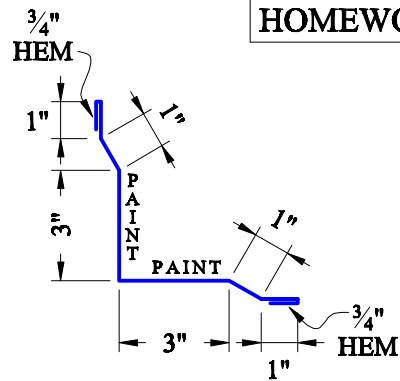

HOMEWOOD METAL - ROOF & WALL TRIM

HW-16 JAMB TRIM

HW-17 INSIDE CORNER TRIM

HW-18 MONO-SLOPE RIDGE CAP

HW-19 COUNTER FLASHING

HW-20 COUNTER FLASHING

HW-21 HIP CAP

HW-22 COPING

***DIMENSIONS ARE NOT EXACT *DETAILS ARE NOT TO SCALE**