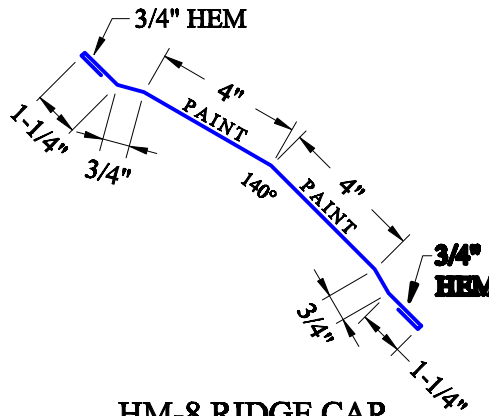

**HOMEWOOD METAL - ROOF & WALL TRIM**

**HM-1 CORNER TRIM**

**HM-2 TRANSITION FLASHING**

**HM-3 PREFORMED VALLEY**

**HM-4 EAVE TRIM**

**HM-5 OLD STYLE DRIP EDGE**

**HM-6 DOUBLE ANGLE**

**HM-7 OLD STYLE RAKE TRIM**

**HM-8 RIDGE CAP**

**HM-9 GABLE TRIM**

**HM-10 SIDEWALL/ENDWALL TRIM**

**HM-11 J CHANNEL**

**HM-12 FASCIA TRIM 3-1/2"**

**HW-13 RAKE TRIM**

**HW-14 DRIP EDGE**

**HW-15 DRIP CAP**

**\*DIMENSIONS ARE NOT EXACT \*DETAILS ARE NOT TO SCALE**