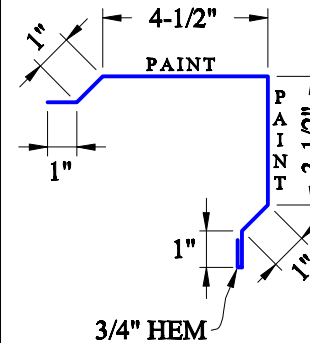

HM-9 GABLE TRIM