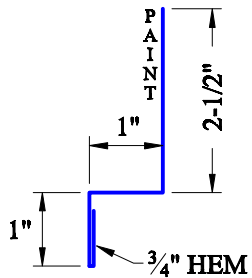

**HOMEWOOD METAL - ROOF & WALL TRIM**

**HM-1 CORNER TRIM**

**HM-2 TRANSITION FLASHING**

**HM-3 PREFORMED VALLEY**

**HM-4 EAVE TRIM**

**HM-5 OLD STYLE DRIP EDGE**

**HM-6 DOUBLE ANGLE**

**HM-7 OLD STYLE RAKE TRIM**

**\*DIMENSIONS ARE NOT EXACT \*DETAILS ARE NOT TO SCALE**