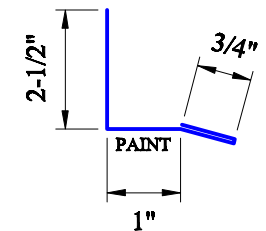

**HM-8 RIDGE CAP**

**HM-9 GABLE TRIM**

**HM-10 SIDEWALL/ENDWALL TRIM**

**HM-11 J CHANNEL**

**HM-12 FASCIA TRIM 3-1/2"**

**HW-13 RAKE TRIM**

**HW-14 DRIP EDGE**

**HW-15 DRIP CAP**

**\*DIMENSIONS ARE NOT EXACT \*DETAILS ARE NOT TO SCALE**