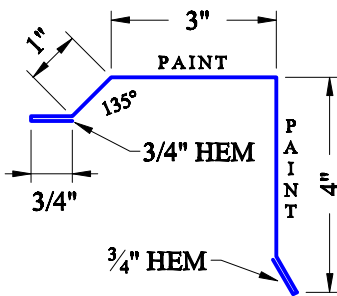

**HOMEWOOD METAL - ROOF & WALL TRIM**

**HM-1 CORNER TRIM**

**HM-2 TRANSITION FLASHING**

**HM-3 PREFORMED VALLEY**

**HM-4 EAVE TRIM**

**HM-5 OLD STYLE DRIP EDGE**

**HM-6 DOUBLE ANGLE**

**HM-7 OLD STYLE RAKE TRIM**

**\*DIMENSIONS ARE NOT EXACT \*DETAILS ARE NOT TO SCALE**