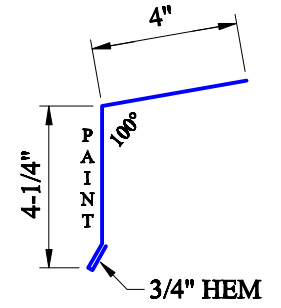

**HOMEWOOD METAL - ROOF & WALL TRIM**

**HM-1 CORNER TRIM**

**HM-2 TRANSITION FLASHING**

**HM-3 PREFORMED VALLEY**

**HM-4 EAVE TRIM**

**HM-5 OLD STYLE DRIP EDGE**

**HM-6 DOUBLE ANGLE**

**HM-7 OLD STYLE RAKE TRIM**

**\*DIMENSIONS ARE NOT EXACT \*DETAILS ARE NOT TO SCALE**