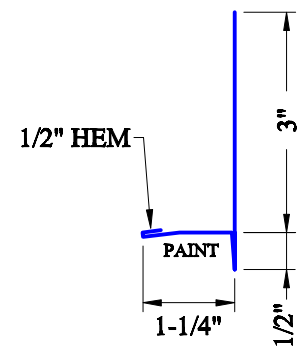

**HM-8 RIDGE CAP**

**HM-9 GABLE TRIM**

**HM-10 SIDEWALL/ENDWALL TRIM**

**HM-11 J CHANNEL**

**HM-12 FASCIA TRIM 3-1/2"**

**HW-13 RAKE TRIM**

**HW-14 DRIP EDGE**

**HW-15 DRIP CAP**

**\*DIMENSIONS ARE NOT EXACT \*DETAILS ARE NOT TO SCALE**