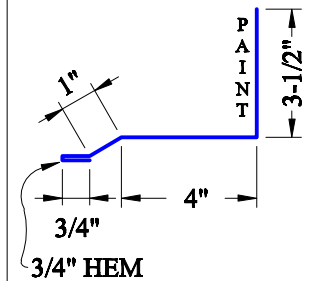

HM-10 SIDEWALL/ENDWALL TRIM