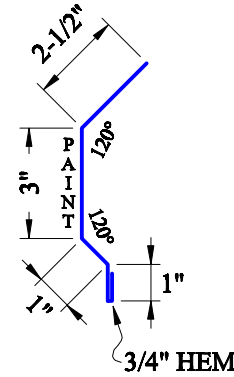

**HOMEWOOD METAL - ROOF & WALL TRIM**

**HM-1 CORNER TRIM**

**HM-2 TRANSITION FLASHING**

**HM-3 PREFORMED VALLEY**

**HM-4 EAVE TRIM**

**HM-5 OLD STYLE DRIP EDGE**

**HM-6 DOUBLE ANGLE**

**HM-7 OLD STYLE RAKE TRIM**

**HM-8 RIDGE CAP**

**HM-9 GABLE TRIM**

**HM-10 SIDEWALL/ENDWALL TRIM**

**HM-11 J CHANNEL**

**HM-12 FASCIA TRIM 3-1/2"**

**HW-13 RAKE TRIM**

**HW-14 DRIP EDGE**

**HW-15 DRIP CAP**

**\*DIMENSIONS ARE NOT EXACT \*DETAILS ARE NOT TO SCALE**