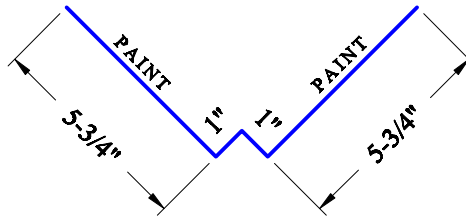

**HOMEWOOD METAL - ROOF & WALL TRIM**

**HM-1 CORNER TRIM**

**HM-2 TRANSITION FLASHING**

**HM-3 PREFORMED VALLEY**

**HM-4 EAVE TRIM**

**HM-5 OLD STYLE DRIP EDGE**

**HM-6 DOUBLE ANGLE**

**HM-7 OLD STYLE RAKE TRIM**

**\*DIMENSIONS ARE NOT EXACT \*DETAILS ARE NOT TO SCALE**