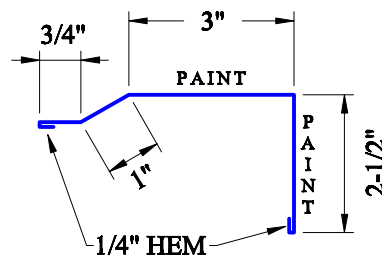

**HM-8 RIDGE CAP**

**HM-9 GABLE TRIM**

**HM-10 SIDEWALL/ENDWALL TRIM**

**HM-11 J CHANNEL**

**HM-12 FASCIA TRIM 3-1/2"**

**HW-13 RAKE TRIM**

**HW-14 DRIP EDGE**

**HW-15 DRIP CAP**

**\*DIMENSIONS ARE NOT EXACT \*DETAILS ARE NOT TO SCALE**