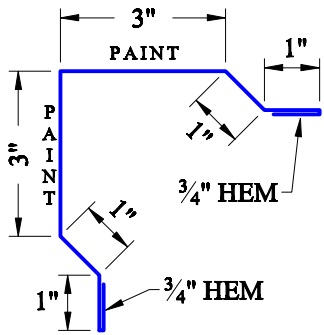

**HOMEWOOD METAL - ROOF & WALL TRIM**

**HM-1 CORNER TRIM**

**HM-2 TRANSITION FLASHING**

**HM-3 PREFORMED VALLEY**

**HM-4 EAVE TRIM**

**HM-5 OLD STYLE DRIP EDGE**

**HM-6 DOUBLE ANGLE**

**HM-7 OLD STYLE RAKE TRIM**

**\*DIMENSIONS ARE NOT EXACT \*DETAILS ARE NOT TO SCALE**